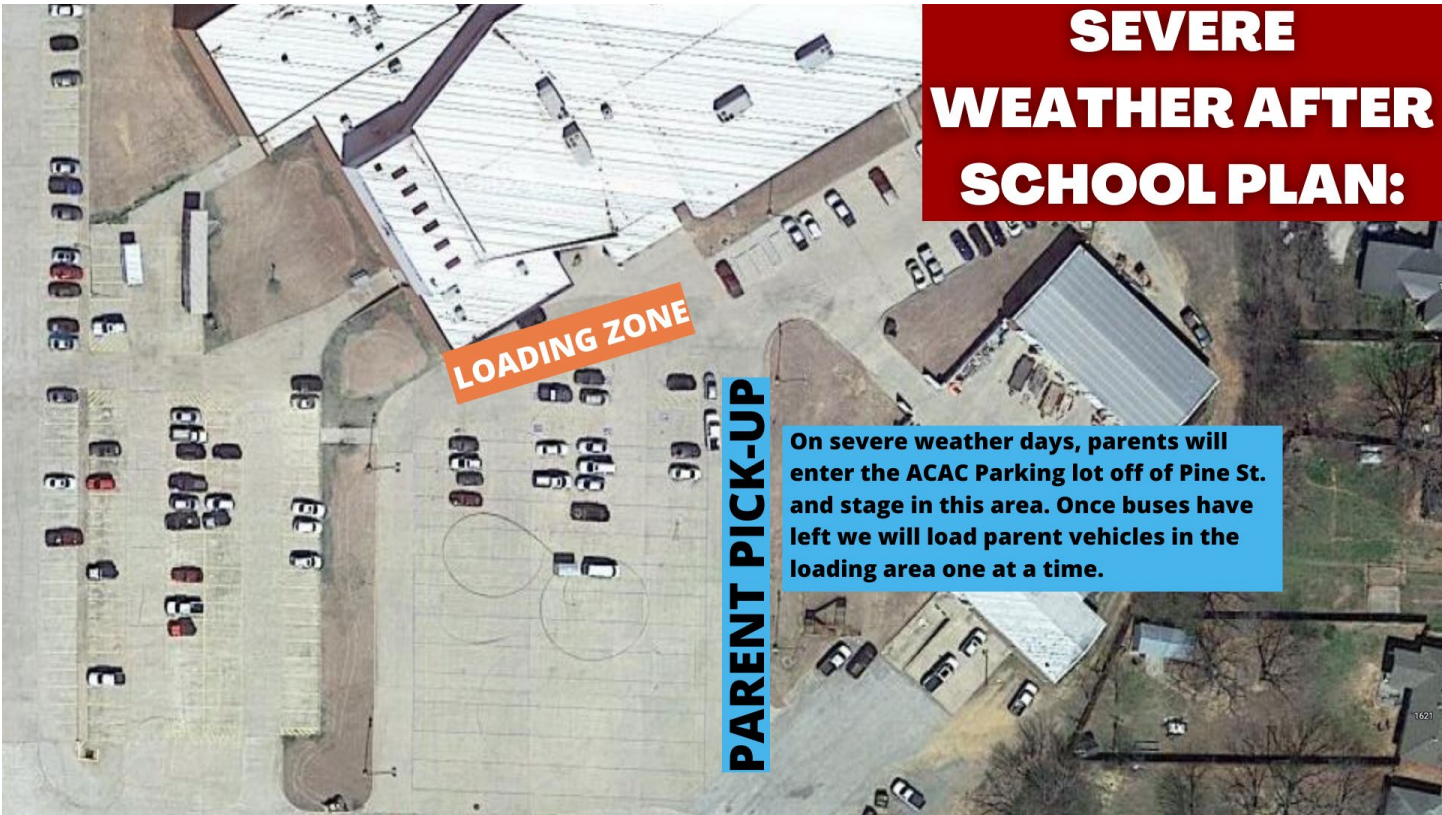

Good afternoon,

We are excited that your student(s) is enrolled in C3 Summer School for this summer. Here are some key details for your reference:

- Class begins June 1, 2022 and ends July 14, 2022 on the campus of ADA HIGH SCHOOL.
- Doors open at 7:45; Class begins at 8:10.
- Dismissal begins at 3:00.
- Class is Monday - Thursday; exceptions - due to short weeks we will have class on Friday, June 3, and Friday, July 8.
- Breakfast and lunch will be provided.
- During camp activities and field trips students are encouraged to bring a water bottle and wear sunscreen (see calendar below for more details).
- See attachment for parent pick up information.
 - Fair weather - main parking lot
 - Severe weather - ACAC parking lot

NORMAL AFTER SCHOOL PLAN:

On normal days, parents will enter the Ada High School Parking lot off of Stadium Dr. and stage in this area.

SEVERE WEATHER AFTER SCHOOL PLAN:

On severe weather days, parents will enter the ACAC Parking lot off of Pine St. and stage in this area. Once buses have left we will load parent vehicles in the loading area one at a time.